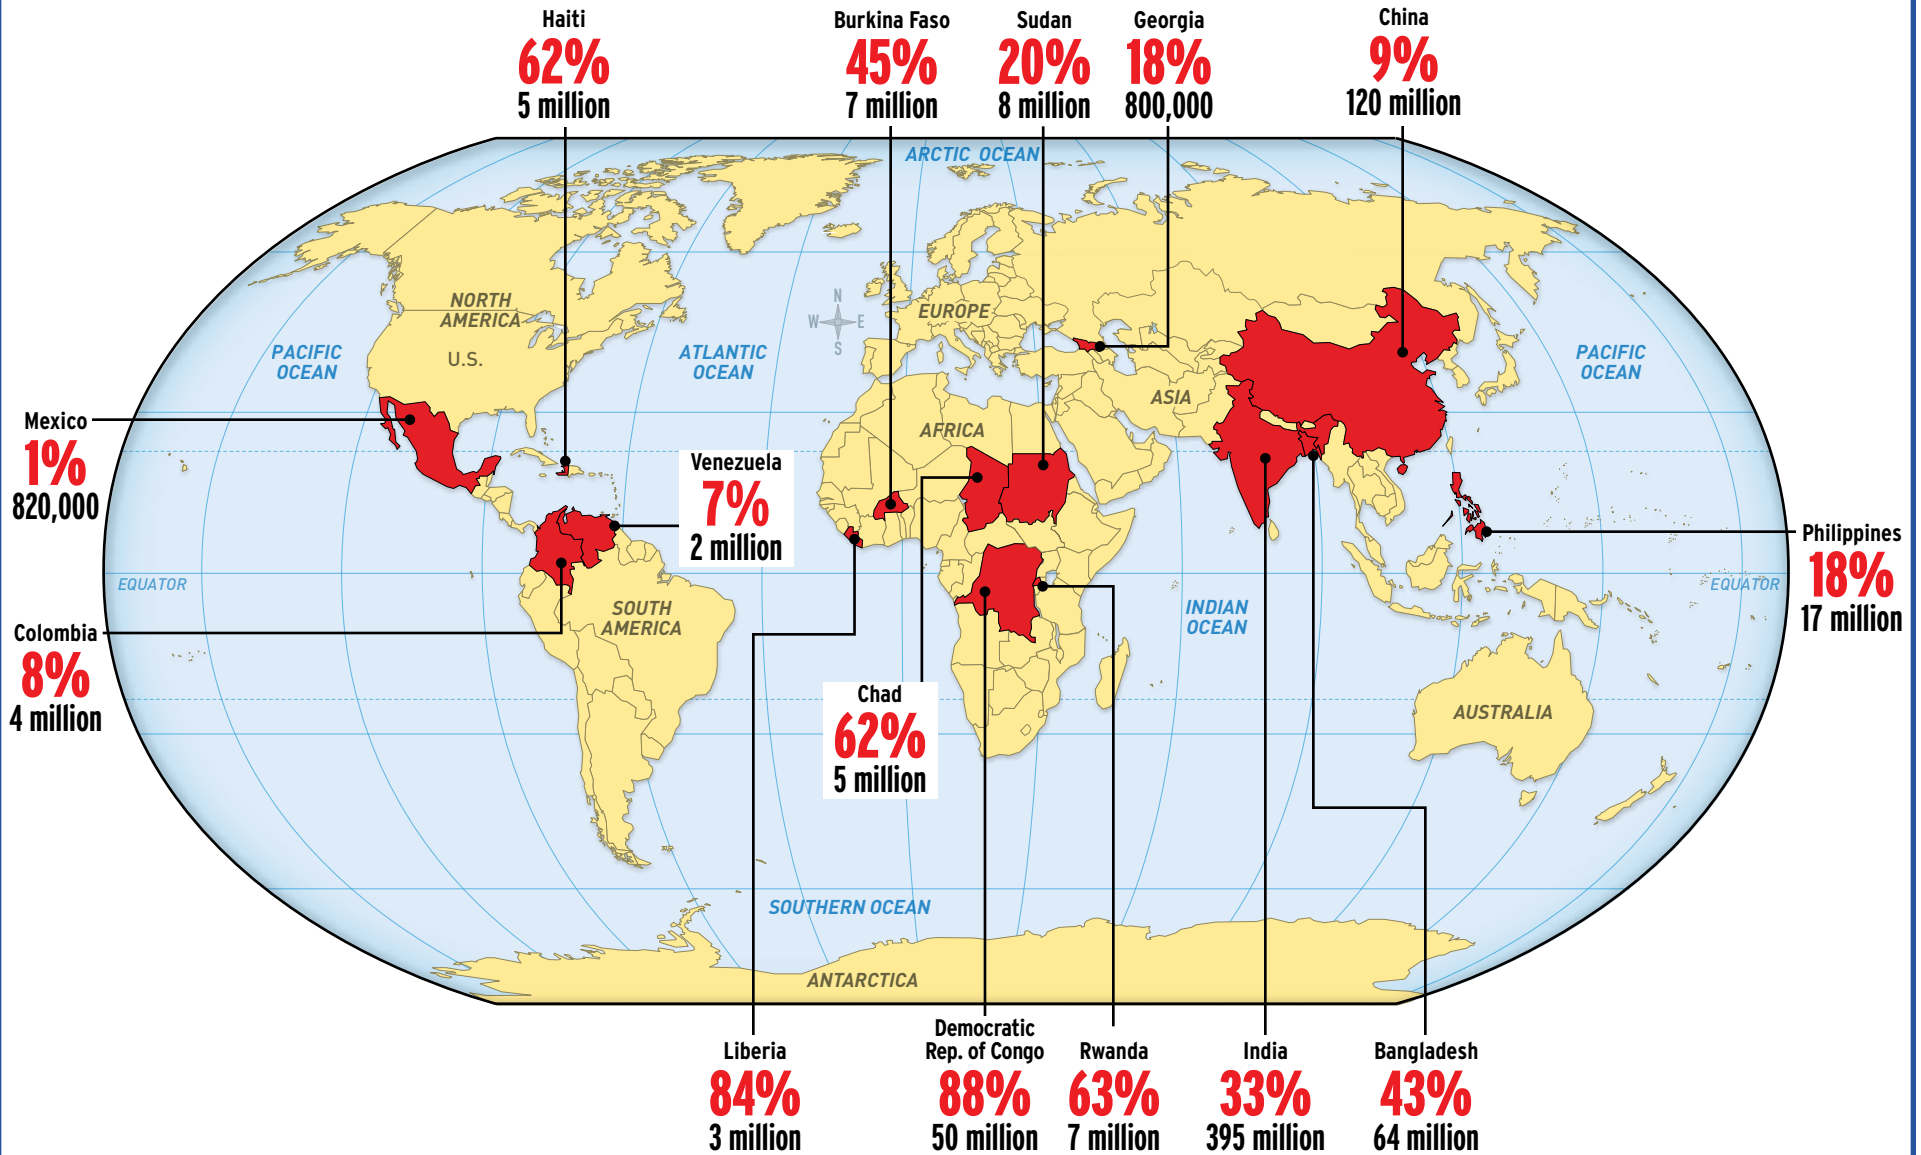

Global Poverty

Percentage and number of people living on less than $1.25 a day in selected countries

SOURCE: THE WORLD BANK (MOST RECENT DATA AVAILABLE; NUMBERS HAVE BEEN ROUNDED.)